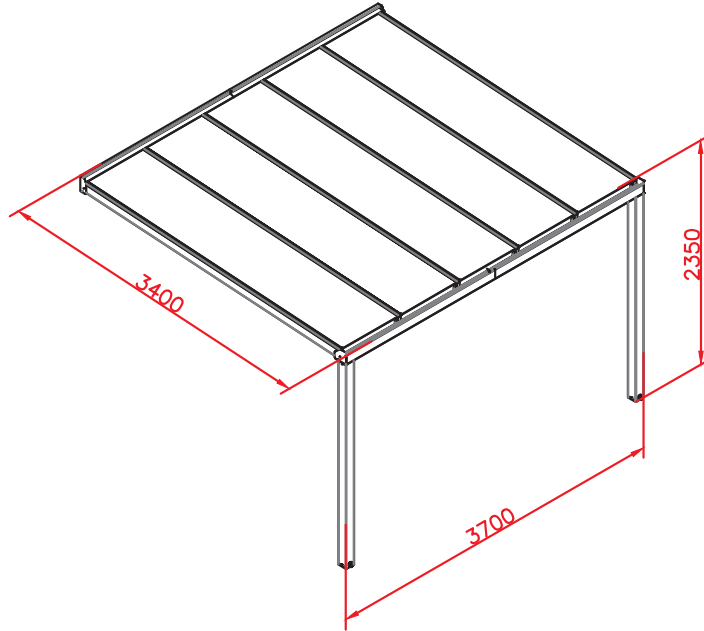

PC sheet Carton NO.	BOX1	BOX2	BOX3