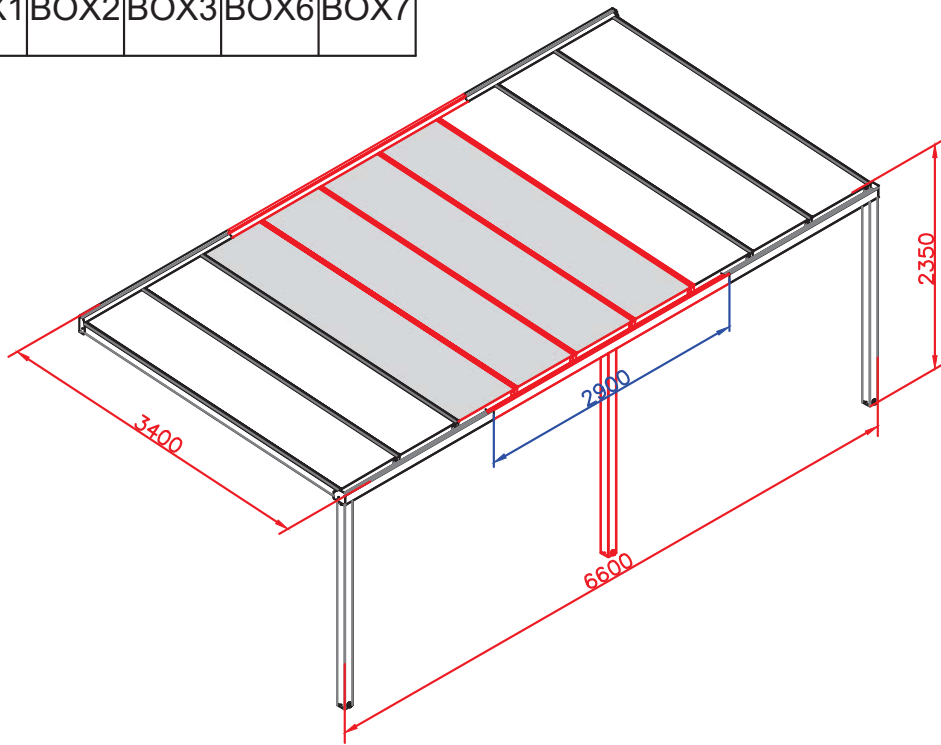

PC sheet	BOX1	BOX2	BOX3	BOX6	BOX7
Carton NO.